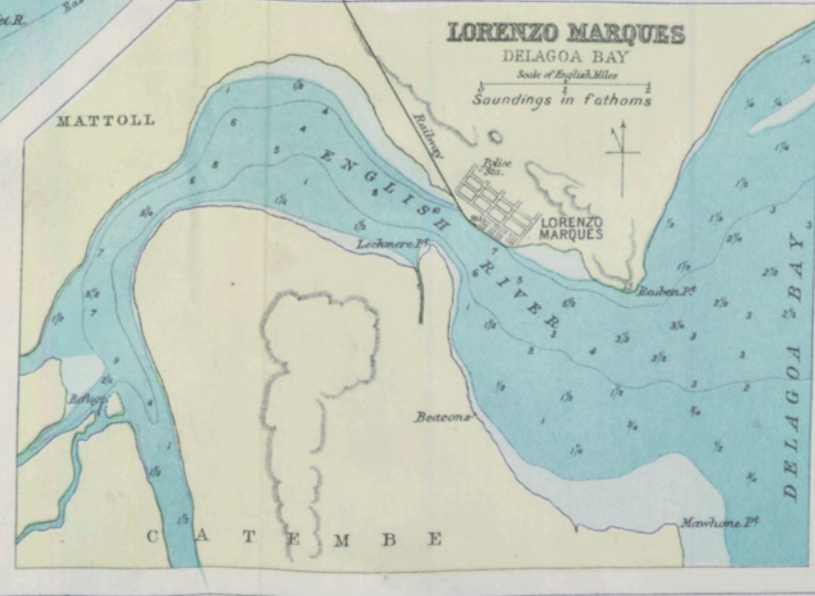

# CENTRAL AND SOUTH AFRICA

BY J. G. BARTHOLOMEW, F.R.G.S.

Scale 1:5,000,000

BRITISH POSSESSIONS COLOURED RED  
1891

ENGLAND & WALES ON SAME SCALE AS LARGE MAP

R. 1013

M. GOMES  
LIVREIRO-EDITOR  
RUA GARRETT (CHIADO) 70-72 - LISBOA

B. N. L. PRICE TWO SHILLINGS  
127  
Cartographia

BARTHOLOMEW'S  
NEW MAP OF

**BRITISH  
SOUTH  
AFRICA**

JOHN BARTHOLOMEW & Co.  
The Edinburgh Geographical Institute  
PARK ROAD, EDINBURGH.

MOUNTED ON CLOTH THREE SHILLINGS