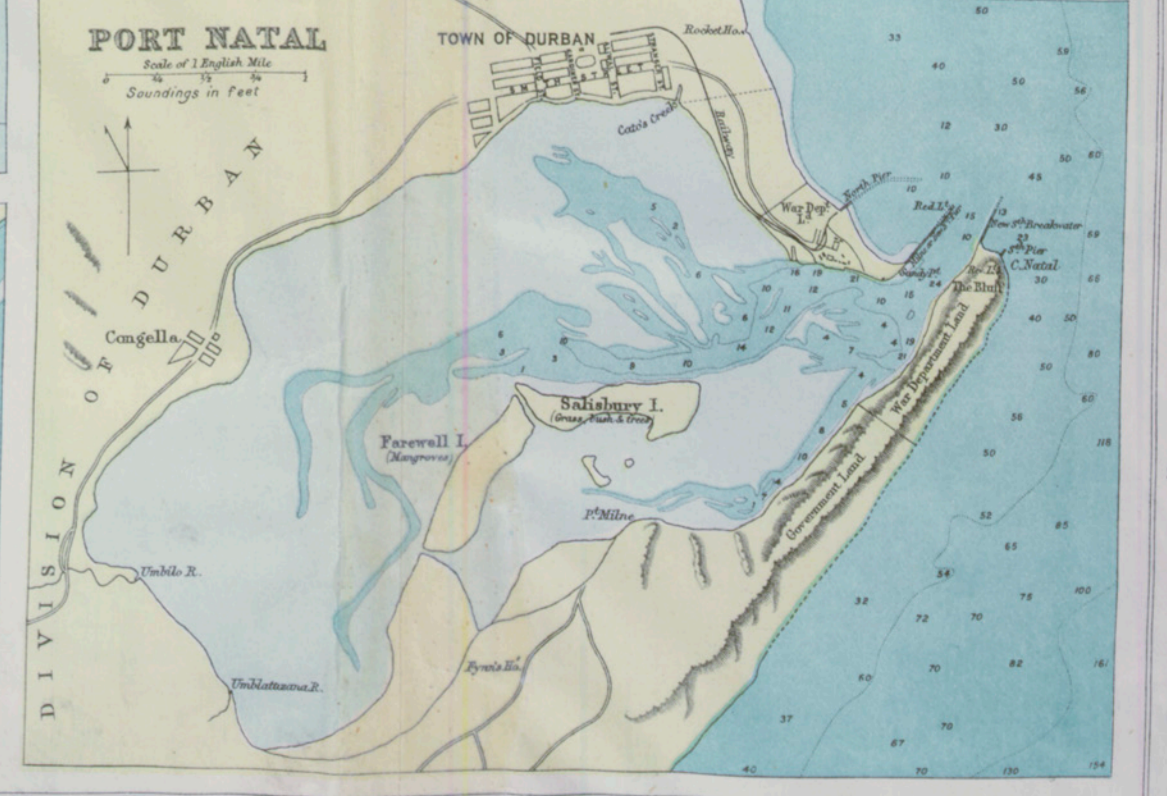

# CENTRAL AND SOUTH AFRICA

BY J. G. BARTHOLOMEW, F.R.G.S.

Scale 1:5,000,000

BRITISH POSSESSIONS COLOURED RED  
1891

ENGLAND & WALES ON SAME SCALE AS LARGE MAP

R. 1013

M. GOMES  
LIVREIRO-EDITOR  
RUA GARRETT (CHIADO) 70-72 - LISBOA

B. N. L. PRICE TWO SHILLINGS  
127  
Cartographia

BARTHOLOMEW'S  
NEW MAP OF

**BRITISH  
SOUTH  
AFRICA**

JOHN BARTHOLOMEW & Co.  
The Edinburgh Geographical Institute  
PARK ROAD, EDINBURGH.

MOUNTED ON CLOTH THREE SHILLINGS

*e. 127*  
*1891*

*e. 1352 R.*