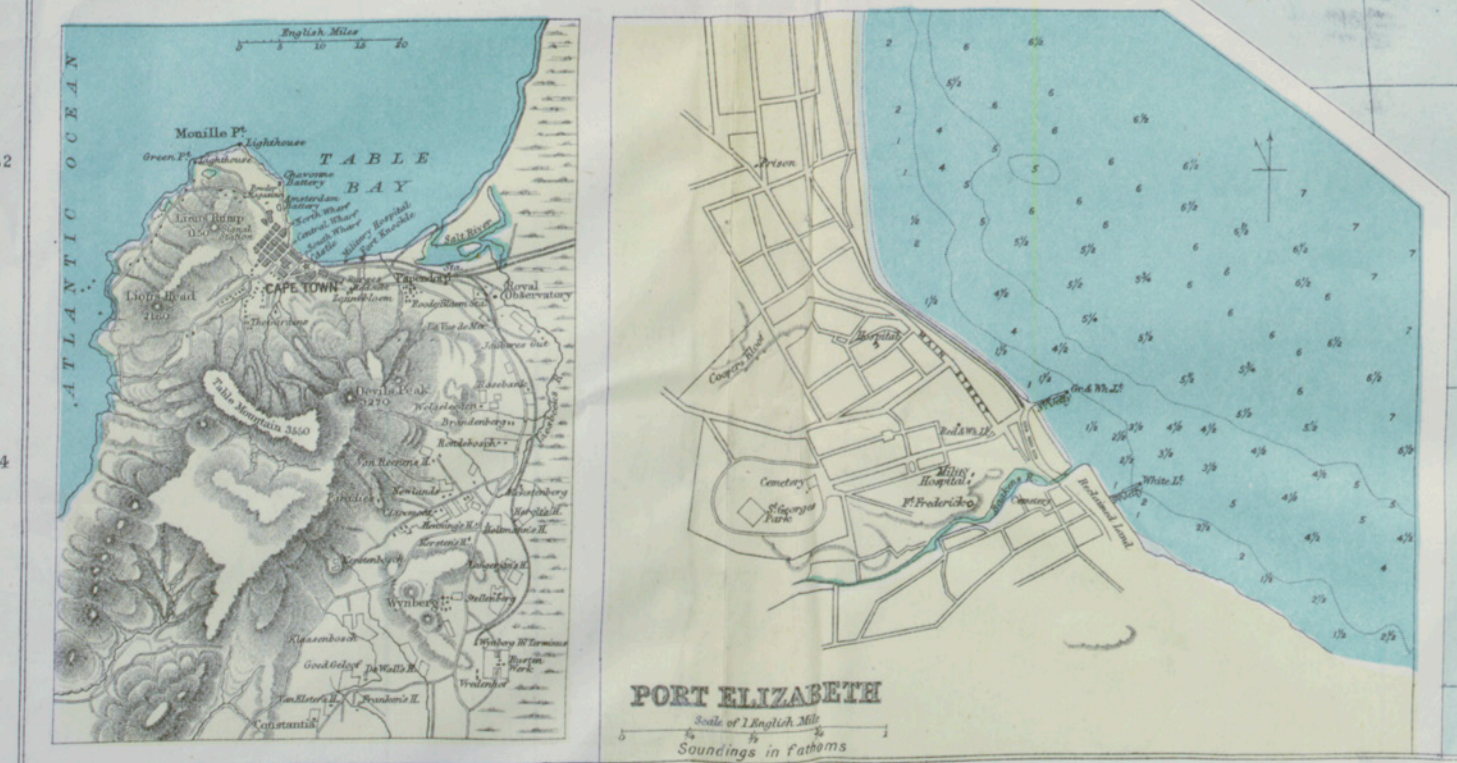

# CENTRAL AND SOUTH AFRICA

BY J. G. BARTHOLOMEW, F.R.G.S.

Scale 1:5,000,000

BRITISH POSSESSIONS COLOURED RED  
1891

ENGLAND & WALES ON SAME SCALE AS LARGE MAP

R. 1013

M. GOMES  
LIVREIRO-EDITOR  
RUA GARRETT (CHIADO) 70-72 - LISBOA

B. N. L. PRICE TWO SHILLINGS  
127  
Cartographia

BARTHOLOMEW'S  
NEW MAP OF

**BRITISH  
SOUTH  
AFRICA**

JOHN BARTHOLOMEW & Co.  
The Edinburgh Geographical Institute  
PARK ROAD, EDINBURGH.

MOUNTED ON CLOTH THREE SHILLINGS

*e. 127*  
*1891*

*e. 1352 R.*